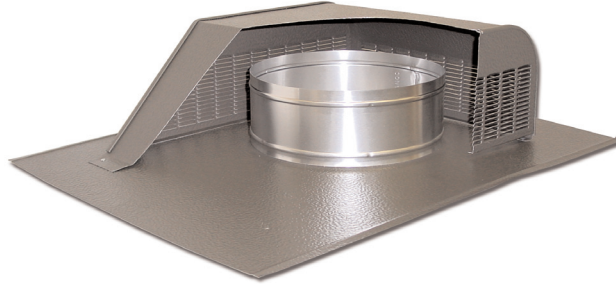

The ORIGINAL 750 Slant Back

(OFTEN IMITATED NEVER DUPLICATED)

North American Contractors' "Roof Louver of Choice" for over 50 plus years!

THE ORIGINAL

- The Original Slant Back Design
- The Original Upward Discharging Louver Design
- The Original Weather Proof Design
- The Original Bird Proof Design

FIELD TESTED & PROVEN

- Field Tested & Proven for Over 50 Years
- Field Tested & Proven to Prevent Roof Discoloration
- Field Tested & Proven Stack Effect for Enhanced Airflow
- Field Tested & Proven Customer Satisfaction