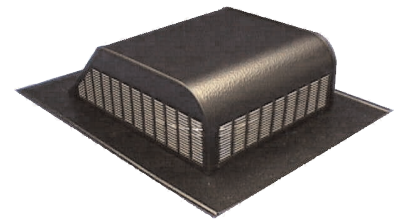

The ORIGINAL 750 Slant Back

(OFTEN IMITATED NEVER DUPLICATED)

North American Contractors' "Roof Louver of Choice" for over 50 plus years!

THE ORIGINAL

- The Original Slant Back Design
- The Original Upward Discharging Louver Design
- The Original Weather Proof Design
- The Original Bird Proof Design

FIELD TESTED & PROVEN

- Field Tested & Proven for Over 50 Years
- Field Tested & Proven to Prevent Roof Discoloration
- Field Tested & Proven Stack Effect for Enhanced Airflow
- Field Tested & Proven Customer Satisfaction